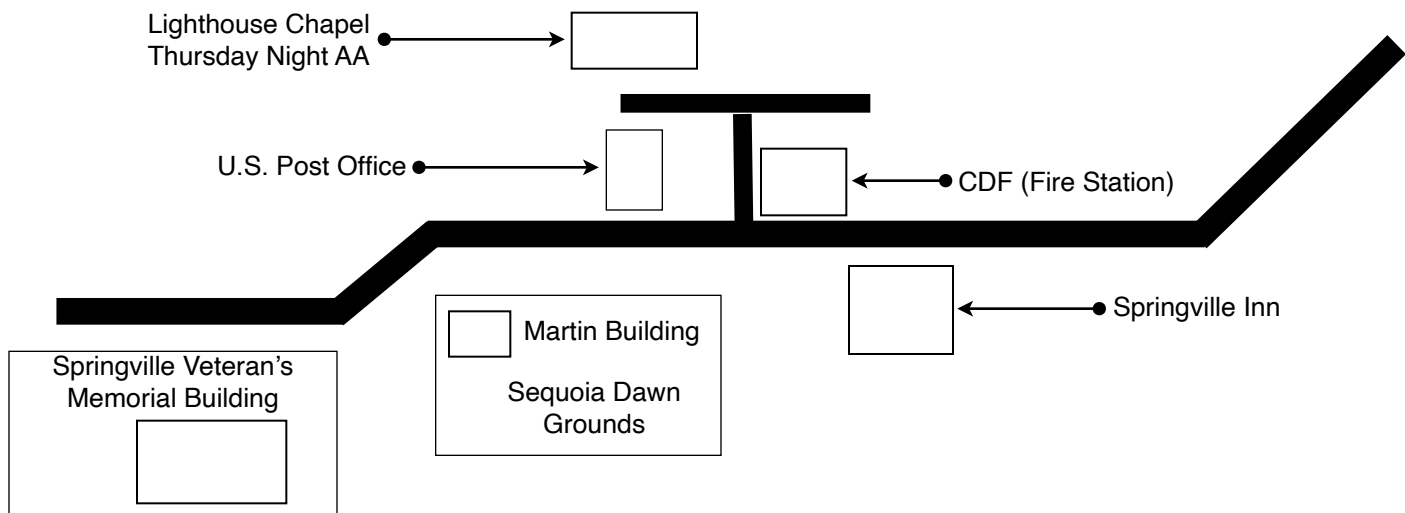

---

**Springville Veterans Memorial Building**  
**35944 Highway 190**  
**Springville, California**

**For Information: Call 559-539-3814**

- From Highway 99 at Tipton (south of Tulare) - Take Highway 190 turnoff toward the Sierras - 32 miles east to Springville
- From Highway 99 at Bakersfield - Take Highway 65 north 45 miles to Highway 190 - 17 miles east to Springville