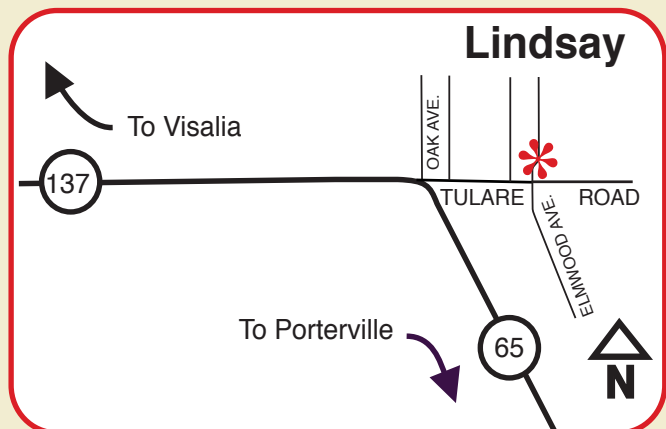

7:30 to 8:30 PM: Magician/Comedian — Tim Mannix

8:30 to 10:00 PM: Speaker — David M. from L.A.

10:00 to Midnight: Karaoke

At the Lindsay Memorial Building: 775 Elmwood Ave.

Directions

From Visalia: take 137 east to Tulare Road/Oak Street, turn left, go to stop sign, turn left at North Elmwood Ave.

From Porterville: Take 65 north to Tulare Road, turn right, go to stop sign, turn left at North Elmwood Ave.

Persons under 18 must be accompanied by an adult.

TICKETS: \$22 IN ADVANCE \$25 AT THE DOOR

Call 592-6999 for information